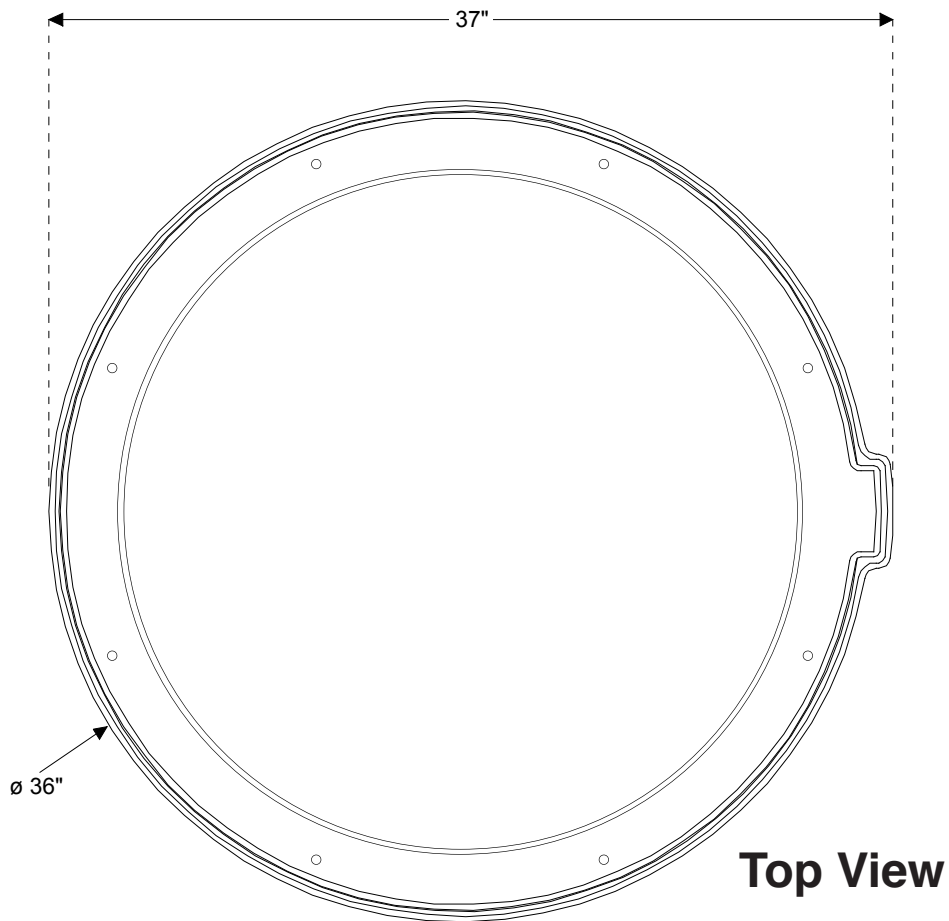

**Trapzilla® Supercapacity
Grease Trap System Options
ECA-400/600 Extension Collar**

Side View

- **Material: Rotationally Molded Polyethylene**
- **Telescoping design**
- * **Demarcation lines at 1" to accommodate field modification for installation into in-ground locations**