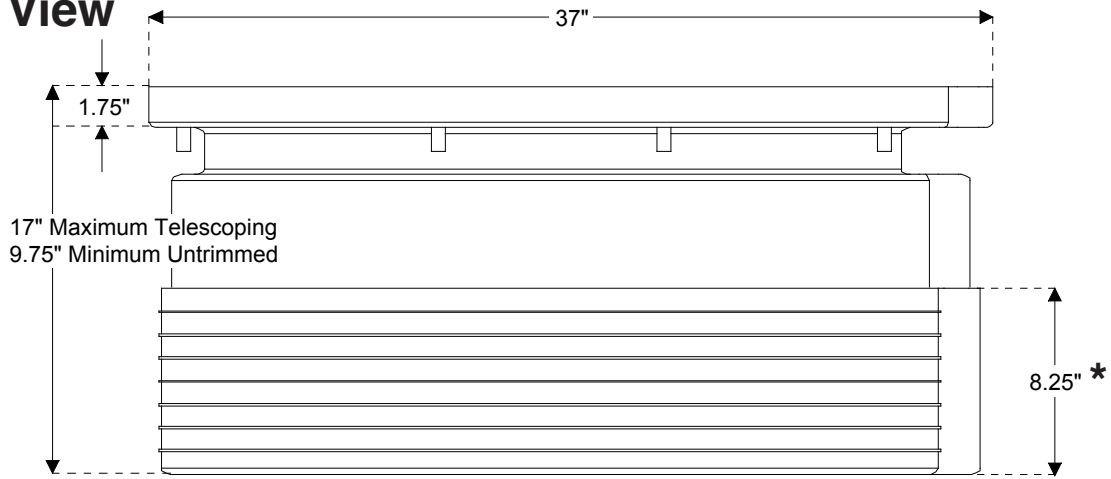

**Trapzilla® Supercapacity
Grease Trap System Options
ECA-400/600 Extension Collar**

Side View

- **Material: Rotationally Molded Polyethylene**
- **Telescoping design**
- * **Demarcation lines at 1" to accommodate field modification for installation into in-ground locations**